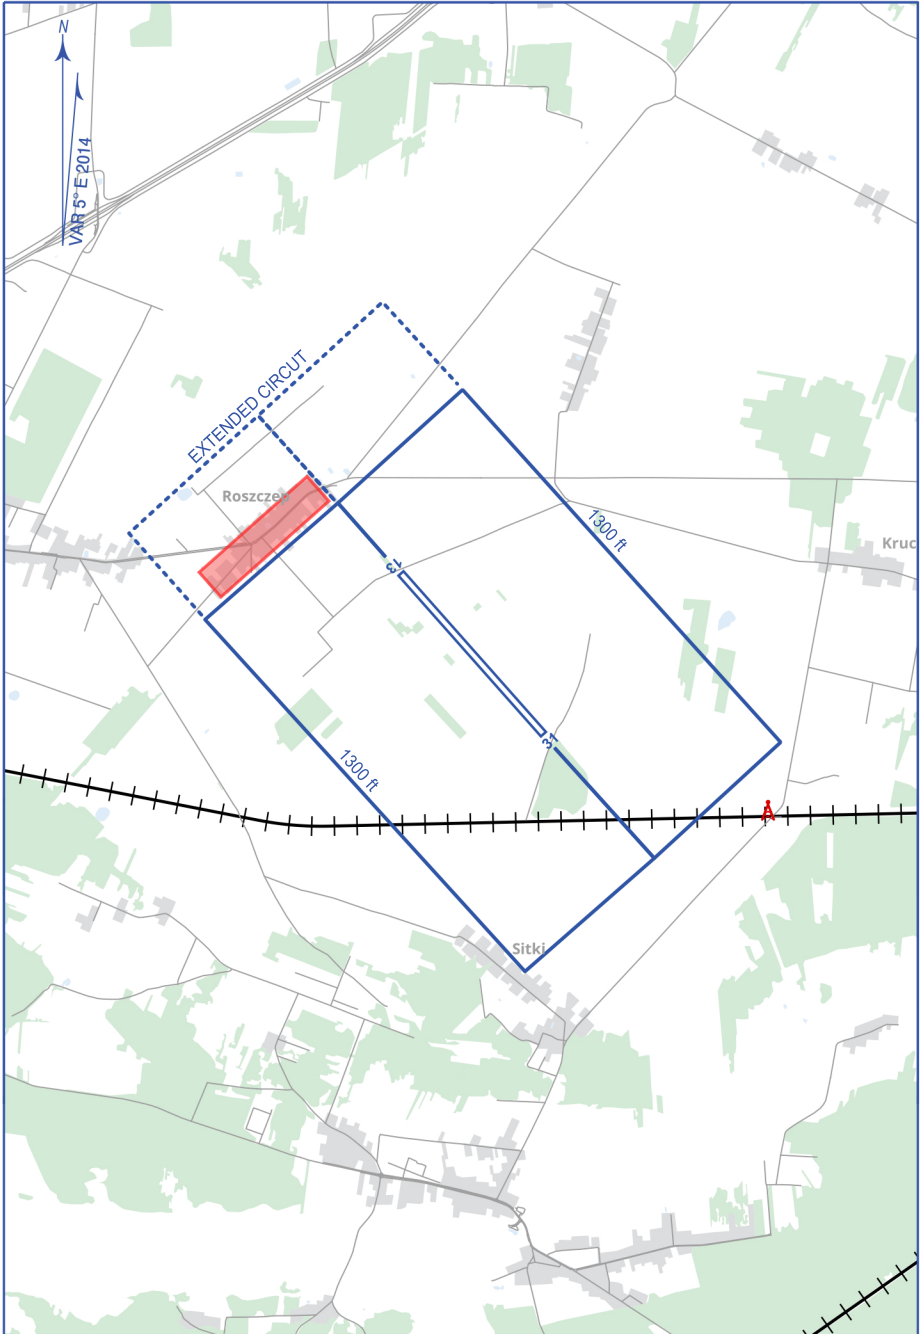

**AERODROME  
CHART**

AD ELEV 338 ft

RADIO 123.450

**AIRFIELD ROSZCZEP - EVAIR**

Correction: New chart.