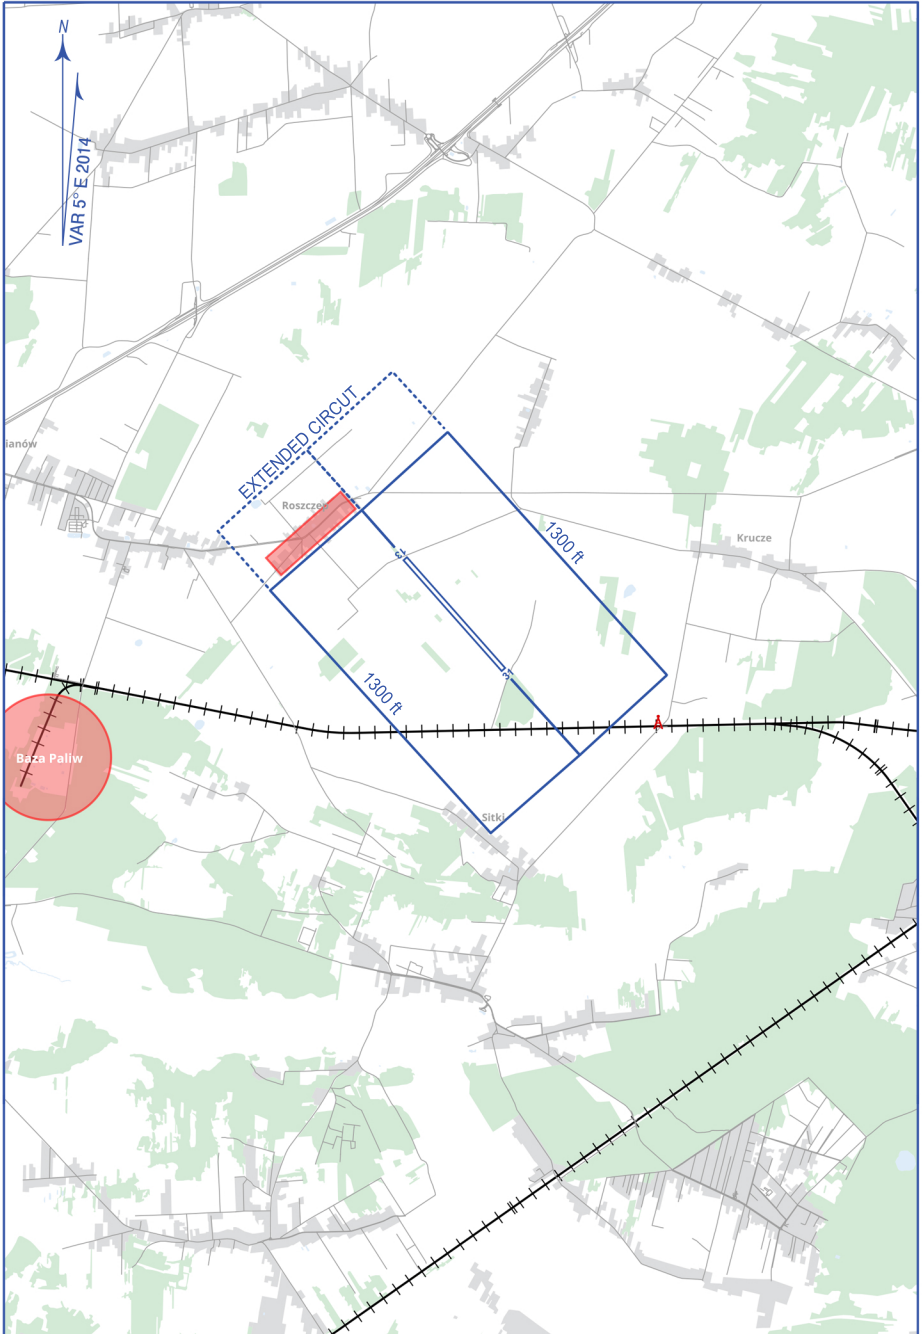

**AERODROME  
CHART**

AD ELEV 338 ft

RADIO 123.450

**AIRFIELD ROSZCZEP - EVAIR**

Correction: New chart.